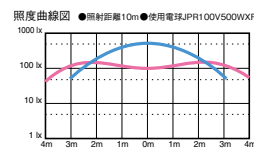

Ceiling-reflecting lights giving brilliant illumination with the minimum number of units. The use of a dichroic reflector reduces reflected heat, while hardened glass is utilized to prevent flying glass. The decorative rim is available in three types, at 0°, 15°, 30°. The tilt adjusting feature allows flat (0°) decorative rims to handle ceilings sloped up to 15°, allowing a wide range of sloping angles to be catered for through the choice of decorative rims. The height adjustment feature also allows you to adjust the flare and range of the tilt angle.

UTL-650-0 / UTL-650-15 / UTL-650-30

受注生産品

■ 定格・仕様 Rating, Specifications

型式名称 Model	UTL-650-0	UTL-650-15	UTL-650-30
定格電圧 Voltage	100V	100V	100V
定格消費電力 Wattage	650W	650W	650W
適合電球 Suitable Lamp	JPR100V650W X/G JPR100V575W X/G	JPR100V650W X/G JPR100V575W X/G	JPR100V650W X/G JPR100V575W X/G
最高周囲温度 Maximum Ambient Temperature	40°C	40°C	40°C
最高表面温度 Maximum Surface Temperature	230°C	230°C	230°C
本体質量 Body Weight	3.0kg	3.0kg	3.0kg
最小離隔距離 Minimum Safe Interval to Flammable Object	0.2m	0.2m	0.2m
最小照射距離 Minimum Throw Distance from Flammable Object	0.8m	0.8m	0.8m
リフレクタ Reflector	Dichroic-Reflection	Dichroic-Reflection	Dichroic-Reflection
ソケット Lamp Base	G9.5	G9.5	G9.5
電源コード長さ Cable Length	1.2m	1.2m	1.2m
プラグ Plug	C-20P / 1.2	C-20P / 1.2	C-20P / 1.2
本体材質 Body Material	Aluminum	Aluminum	Aluminum
仕上げ色 Color	Black	Black	Black
化粧枠 Trim Ring	Accessories	Accessories	Accessories